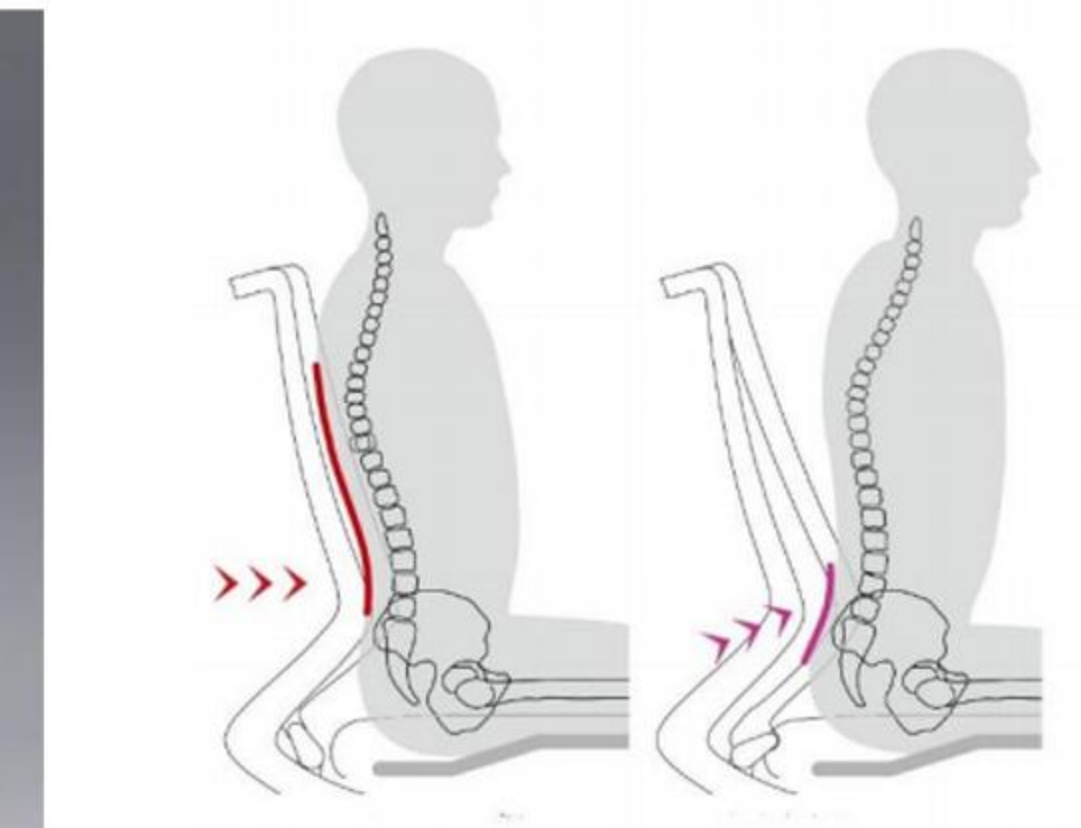

Flower

office chair

Comfortable and streamlined design

Flower gives you the best support in its category, The protrusion at the lower back area of the backrest give the user a comfortable lumbar support or the choice of having the lumbar support mechanism. Flower also comes with an option of an adjustable armrest, the armrest that supports the user when using different gadgets that firmly supports the way you move your body.

Protruding area to provide a firm lower lumbar support by turning the

The curvature provides an upright support by improving the seat posture.

Back Lumbar Support

Optional frame colours to match your office environment.

Seat Cushion technology

The seat cushion provides a firm support at the lower region and thighs area.

Adjustable Armrest your arm seamlessly. The armrest support the movement of

Ergonomic Headrest Designed for better support from the neck to shoulder area.