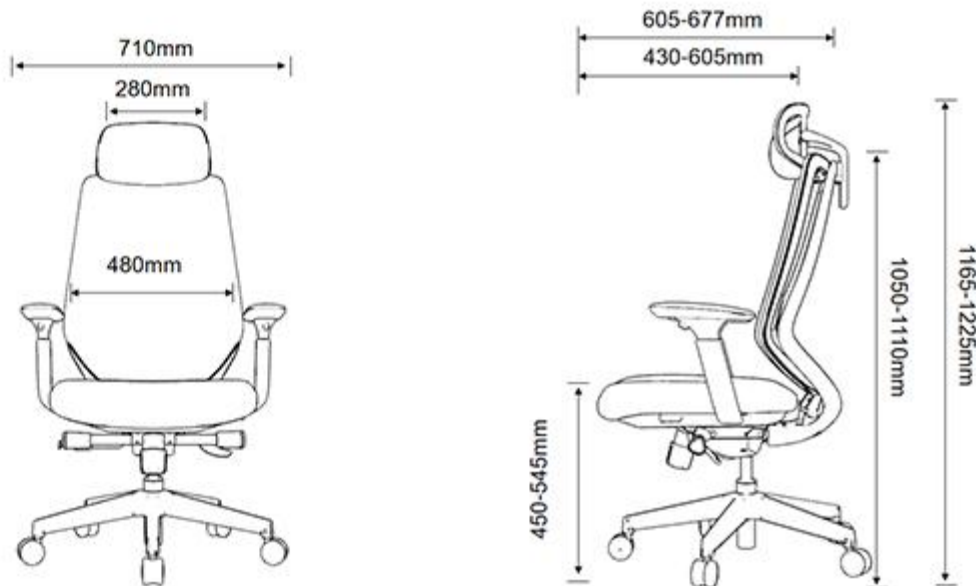

Flower

Color Sample

Frame					
Back					
	YM99-10-14 Grey	YM99-10-5 Grey	YM99-11 Black		
	YM99-12-1 Red	YM99-12-8 Red	YM99-16 Green		
	YM99-13-8 Orange	YM99-15-1 Blue	YM99-15-7 Blue		
Seat					
	26-90-10 Black	26-90-24 Blue	26-90-26 Blue	26-90-27 Blue	
	26-90-18 Grey	26-90-17 Orange	26-90-14 Red	26-90-16 Green	

-Information in this brochure may change without further notice.