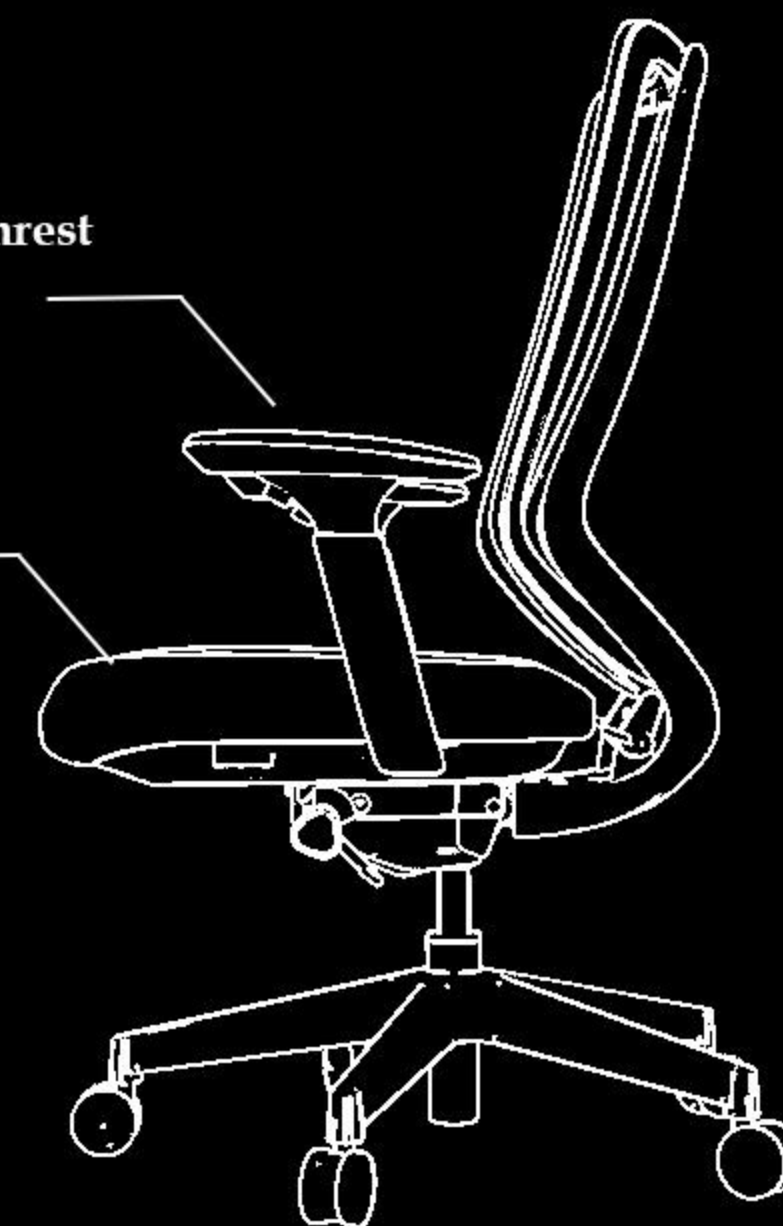

All white base First of its kind all white base. To match the overall outlook of the chair.

Adjustable Armrest

Adjustable Seat Cushion